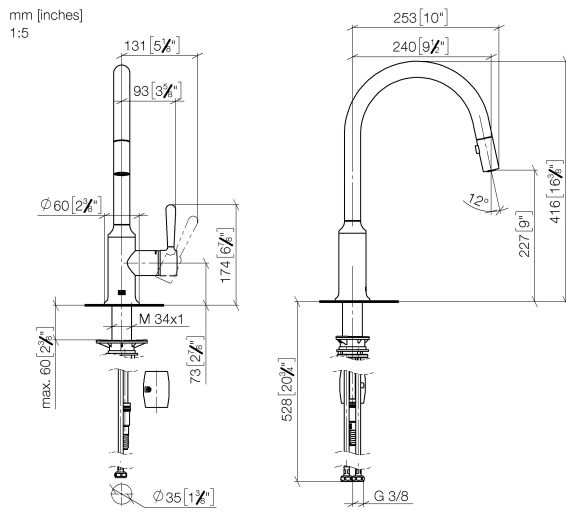

33 870 809

- 240mm projection
- pivotable spout 360°
- Optional swivel limiter available with swivel limiter set 12 823 970 90
- air-enriched flow and spray flow
- 1800 mm metal shower hose
- sprayface with anti-scaling system
- max. flow 8 l/min at 3 bar flow pressure
- lead-free
- This product can help a building meet the requirements of Green Building Rating Systems, e.g. LEED®, BREEAM®, DGNB

Recommended miscellaneous

Swivel limitation set -

12 823 970 90

Recommended miscellaneous

VAIA Dispenser with rosette - Platinum

82 434 809-08

33 870 809

Flow rate chart

Certificates

LGA_28657.

Belgaqua_24-005-
27_3.

33 870 809

Spare parts list

No.	Item Number	Name	Quantity used	Delivery time
1	90 28 22 397 00-08	spout	1	40
2	90 15 05 064 05 90	cartridge	1	2
3	09 14 10 190 90	seal	1	2
4	09 28 30 030-08	cover	1	40
5	90 20 80 052 00-08	handle	1	40
6	04 28 20 067 00 90	pipe	1	2
7	90 24 03 253 00 90	adaptor	1	2
8	04 30 02 120 00-85	hose	1	30
9	04 21 50 010 00 90	accessories	1	2
10	04 30 04 101 00 90	hose	2	2
11	04 30 11 040 00 90	fixing set	1	2
12	90 18 40 317 00-08	shower	1	40